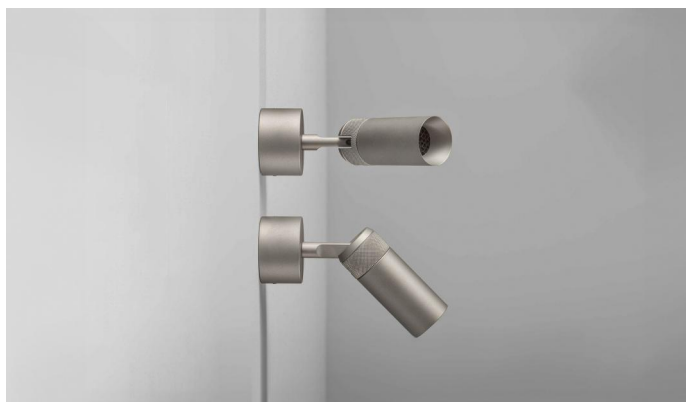

INDOOR - WALL

EYE SPOT

- alluminio

- aluminum

	M 2700K	W 3000K	N 4000K
Power	6.6W	6.6W	6.6W
Nominal lumen	700.0lm	733.0lm	785.0lm
CRI	>90	>90	>90
Supply	24Vdc	24Vdc	24Vdc
Item	Temperature	°Optic	Finish
3780	M	14	-BO
	W	36	-NO
	N		-BV
			-OR
			-TI

Driver 24Vdc in tensione in remoto

Remote constant voltage drivers 24Vdc

Item	items powerable	Power	IP	Dimensions	Dimming
1A0150	1-2	30W	IP20	154x50x14	ON-OFF
1A1910	1-4	60W	IP20	185x63,5x22	ON-OFF
1A1476	1-7	100W	IP20	177x56,4x17,2	ON-OFF
1A2168	1-7	100W	IP20	190x65x22	PUSH DALI
1A1999	1-7	100W	IP20	201x63x30	L-C