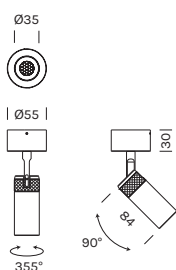

INDOOR - WALL

EYE SPOT

- alluminio

- aluminum

	M 2700K	W 3000K	N 4000K
Power	6.6W	6.6W	6.6W
Nominal lumen	700.0lm	733.0lm	785.0lm
CRI	>90	>90	>90
Supply	24Vdc	24Vdc	24Vdc
Item	Temperature	°Optic	Finish
3780	M	14	-BO
	W	36	-NO
	N		-BV
			-OR
			-TI

Driver 24Vdc in tensione in remoto

Remote constant voltage drivers 24Vdc

Item	items powerable	Power	IP	Dimensions	Dimming
1A0150	1-2	30W	IP20	154x50x14	ON-OFF
1A1910	1-4	60W	IP20	185x63,5x22	ON-OFF
1A1476	1-7	100W	IP20	177x56,4x17,2	ON-OFF
1A2168	1-7	100W	IP20	190x65x22	PUSH DALI
1A1999	1-7	100W	IP20	201x63x30	L-C

Centraline dimmerabili in remoto

Remote dimmable controllers

Item	Power	IP	Dimensions	Dimming
1A0837/24	144W	IP20	132x22x20	PUSH DALI 1-10V
1A0838/24	288W	IP20	164x38x25	PUSH DALI 0.1-10V